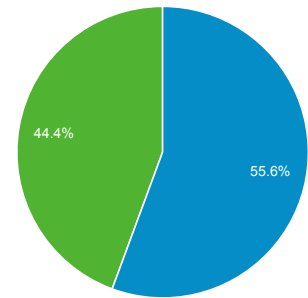

Audience Overview

100.00% of visits

Overview

65,229 people visited this site

■ New Visitor ■ Returning Visitor

Language	Visits	% Visits
1. en-us	92,999	98.31%
2. c	489	0.52%
3. en	215	0.23%
4. en-gb	212	0.22%
5. es	60	0.06%
6. pt-br	46	0.05%
7. fr	43	0.05%
8. de-de	38	0.04%
9. de	29	0.03%
10. ko	29	0.03%