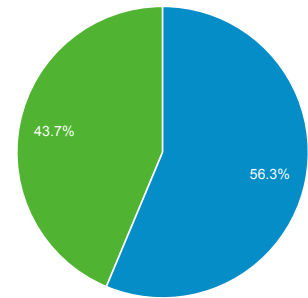

## Audience Overview

100.00% of visits

Overview

### 68,330 people visited this site

■ New Visitor ■ Returning Visitor

Language	Visits	% Visits
1. en-us	96,625	98.26%
2. c	482	0.49%
3. en	234	0.24%
4. en-gb	209	0.21%
5. es	60	0.06%
6. es-es	45	0.05%
7. fr	43	0.04%
8. de-de	41	0.04%
9. pt-br	41	0.04%
10. zh-cn	41	0.04%