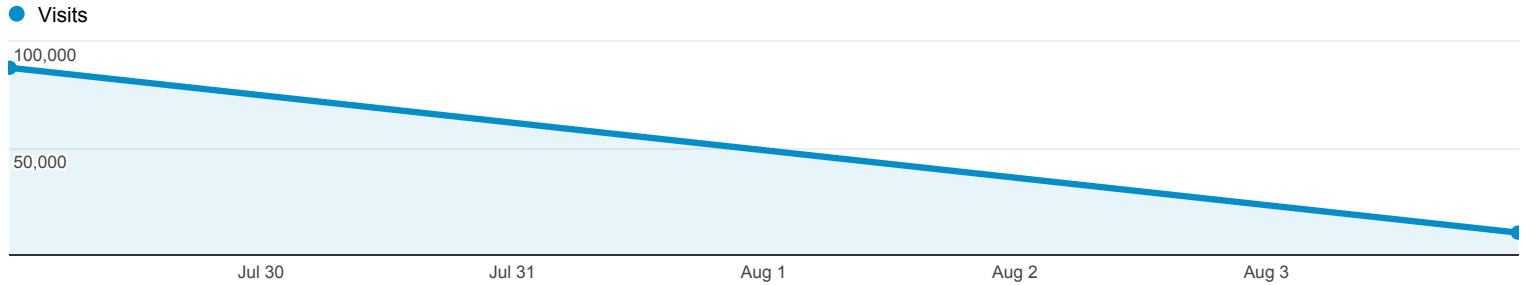

## Audience Overview

100.00% of visits

Overview

### 68,330 people visited this site

■ New Visitor ■ Returning Visitor

Language	Visits	% Visits
1. en-us	96,625	98.26%
2. c	482	0.49%
3. en	234	0.24%
4. en-gb	209	0.21%
5. es	60	0.06%
6. es-es	45	0.05%
7. fr	43	0.04%
8. de-de	41	0.04%
9. pt-br	41	0.04%
10. zh-cn	41	0.04%