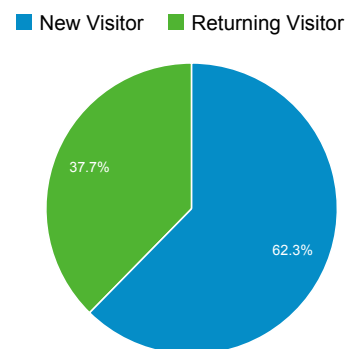

Audience Overview

Nov 25, 2013 - Dec 1, 2013

All Visits
100.00%

Overview

53,159 people visited this site

Visits 69,124	Unique Visitors 53,159	Pageviews 201,714
Pages / Visit 2.92	Avg. Visit Duration 00:04:29	Bounce Rate 51.35%
% New Visits 62.21%		

Language	Visits	% Visits
1. en-us	67,583	97.77%
2. c	453	0.66%
3. en-gb	196	0.28%
4. en	134	0.19%
5. es	79	0.11%
6. de-de	54	0.08%
7. fr	51	0.07%
8. es-es	44	0.06%
9. pt-br	41	0.06%
10. it	30	0.04%