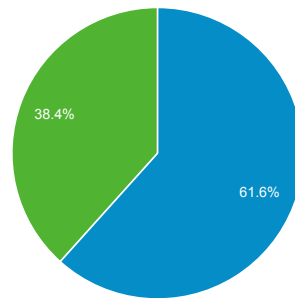

Mar 3, 2014 - Mar 9, 2014

Audience Overview

All Visits
100.00%

Overview

Visits
109,034

Unique Visitors
82,199

Pageviews
310,641

Pages / Visit
2.85

Avg. Visit Duration
00:04:24

Bounce Rate
52.04%

% New Visits
61.51%

■ New Visitor ■ Returning Visitor

Language	Visits	% Visits
1. en-us	107,210	98.33%
2. c	623	0.57%
3. en-gb	184	0.17%
4. en	171	0.16%
5. pt-br	83	0.08%
6. es	60	0.06%
7. fr	51	0.05%
8. de-de	42	0.04%
9. es-es	38	0.03%
10. ko-kr	32	0.03%