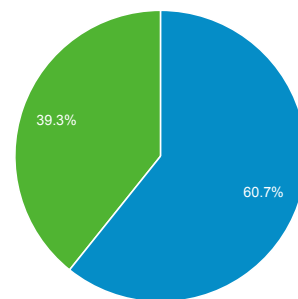

## Overview

Visits

99,100

Unique Visitors

74,320

Pageviews

276,528

Pages / Visit

2.79

Avg. Visit Duration

00:04:14

Bounce Rate

53.35%

% New Visits

60.62%

■ New Visitor ■ Returning Visitor

Language	Visits	% Visits
1. en-us	97,399	98.28%
2. c	600	0.61%
3. en-gb	201	0.20%
4. en	138	0.14%
5. es	59	0.06%
6. es-es	48	0.05%
7. pt-br	48	0.05%
8. de	45	0.05%
9. de-de	39	0.04%
10. fr	34	0.03%